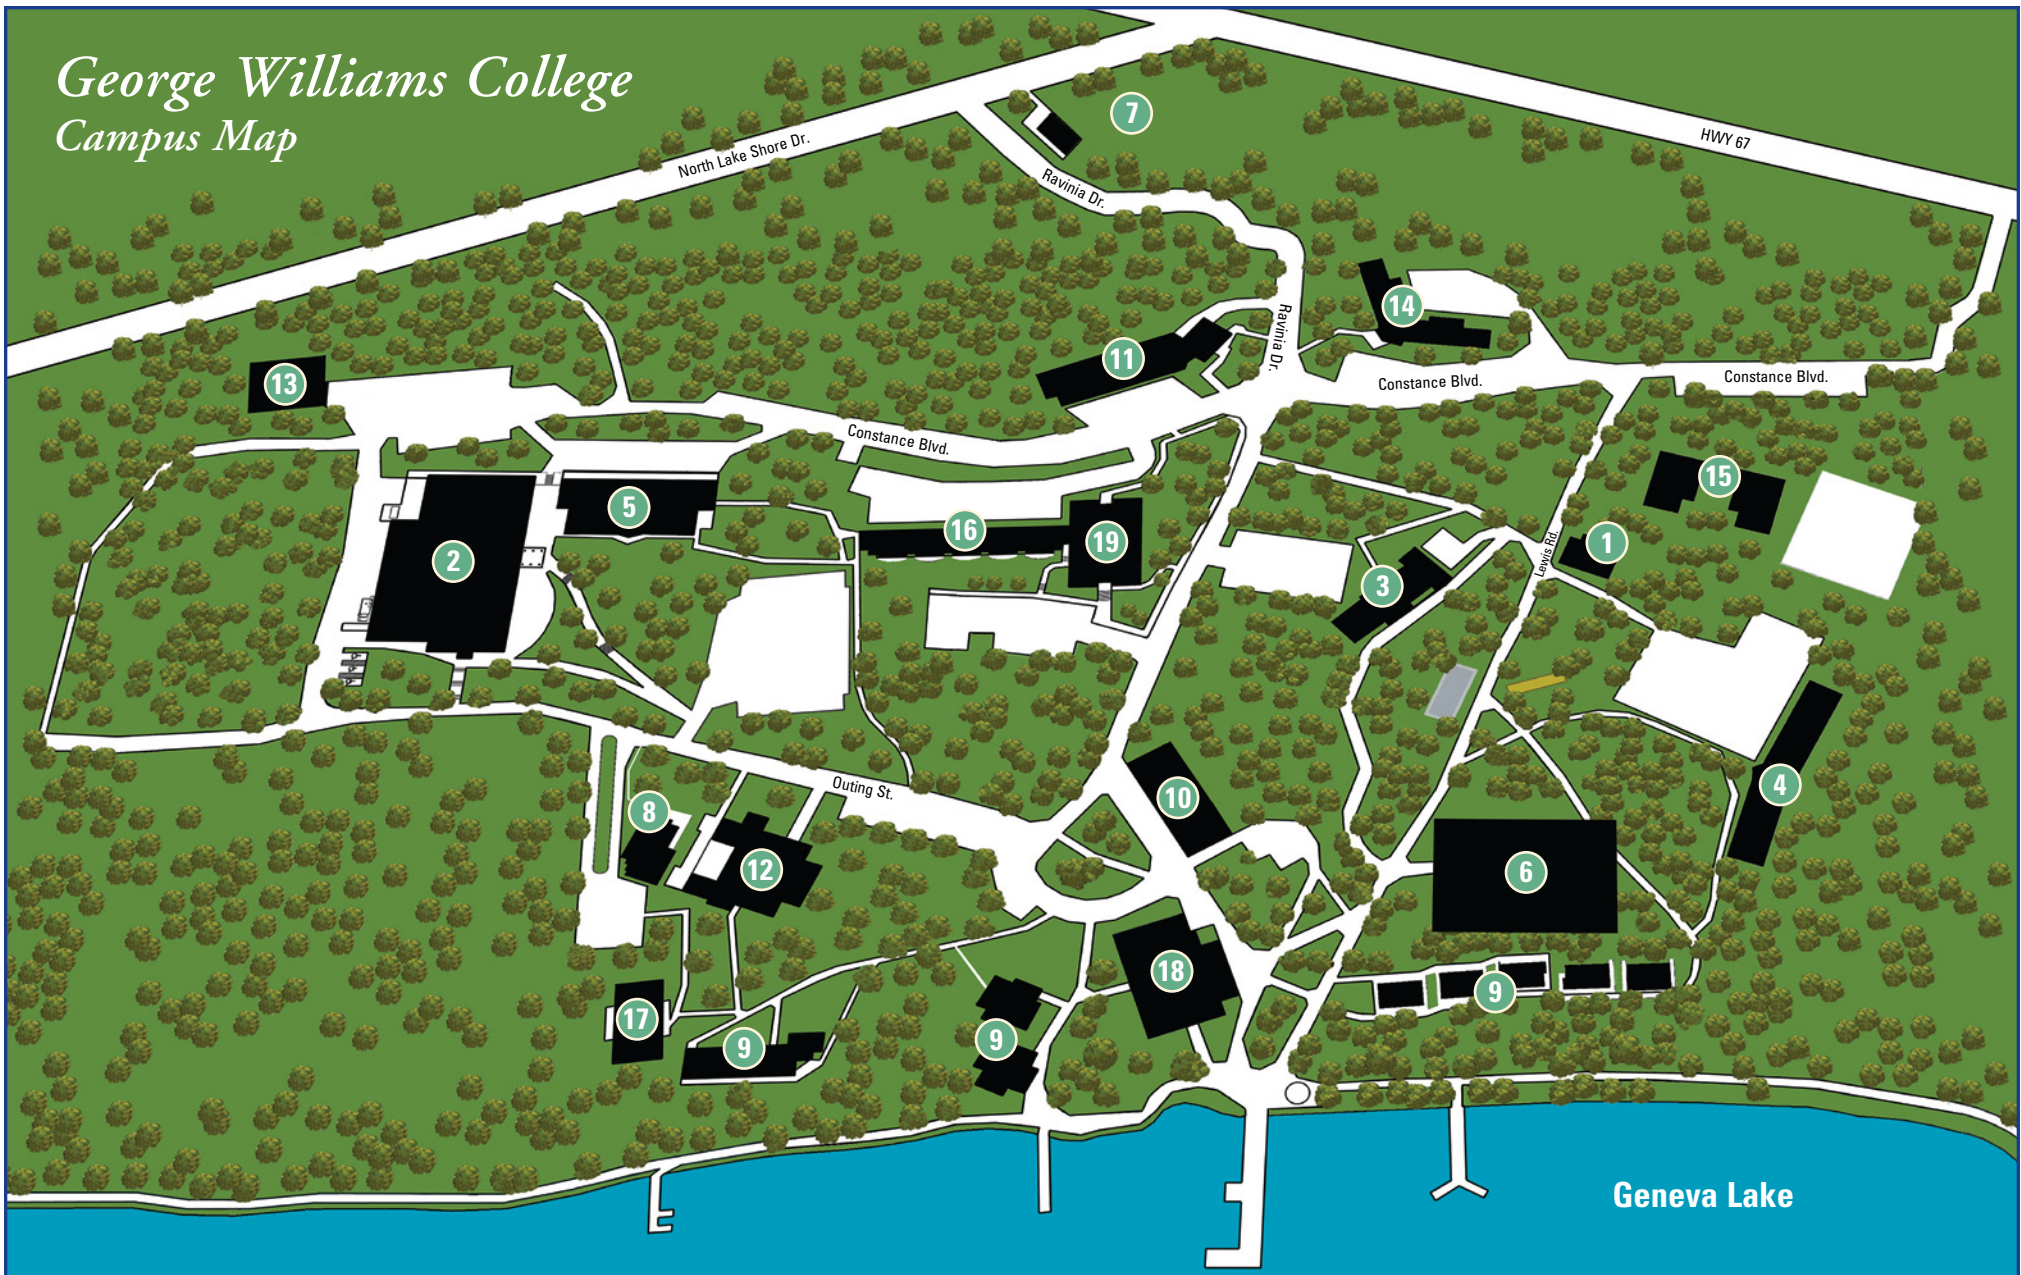

# George Williams College Campus Map

- |  |                                |  |
|--|--------------------------------|--|
| 1. Association Building                | 8. Ingalls Children's Building | 15. Oak and Hickory Lodges             |
| 2. Beasley Campus Center               | 9. Lakefront Cottages          | 16. One Step Lodge                     |
| 3. Brandenburg Hall                    | 10. Lewis Hall                 | 17. Water Safety Patrol Building       |
| 4. Coffman Lodge                       | 11. Lowrey Lodge               | 18. Weidensall Administration Building |
| 5. Emery Lodge                         | 12. Mabel Cratty Hall          | 19. Winston Paul Educational Center    |
| 6. Ferro Pavilion                      | 13. Maintenance Building       |  |
| 7. George Williams College Golf Course | 14. Meyer Hall                 |  |

**GEORGE WILLIAMS COLLEGE**  
AURORA UNIVERSITY

350 Constance Blvd., P.O. Box 210, Williams Bay, WI 53191-0210  
262-245-5531 • [www.aurora.edu/gwc](http://www.aurora.edu/gwc)